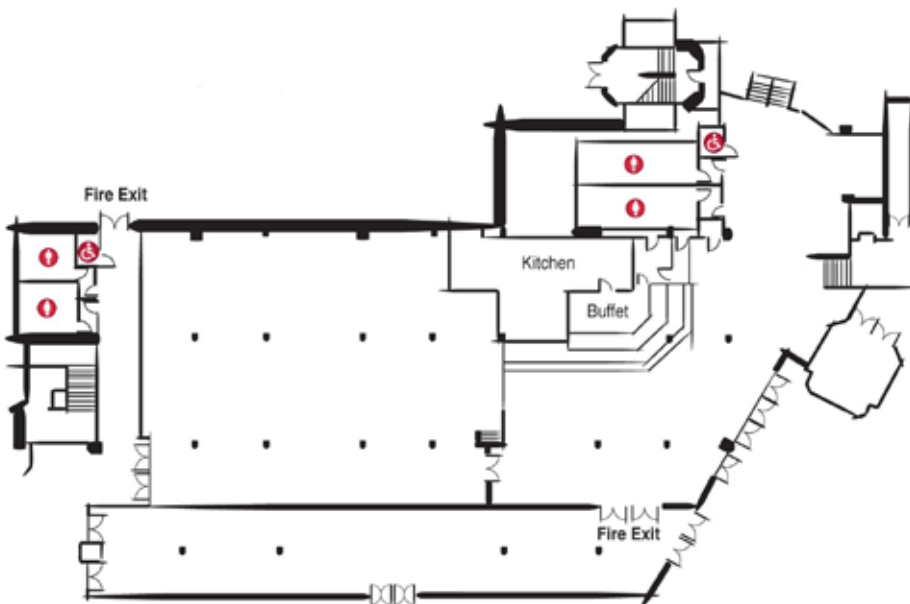

KING'S SUITE

The King's Suite is perfect if you're looking for a professional and intimate space for your event.

TOTAL AREA: 425M² CAPACITY: 120 - 220

At around 425sqm, the King's Suite can seat up to 220 people theatre style, ideal for smaller AGM's, seminars, briefings, breakout or conferences.

This suite is versatile, comes with its own entrance and is the perfect self-contained space for your event.

SPECIFICATION

Dimensions

TOTAL AREA:	425M²
LENGTH:	24.36M
WIDTH:	18.3M
HEIGHT:	2.6M

Access

MAX ACCESS HEIGHT:	1.90M
MAX ACCESS WIDTH:	1.60M
OWN ENTRANCE:	YES

Capacity Examples

THEATRE STYLE:	220
CABARET:	120