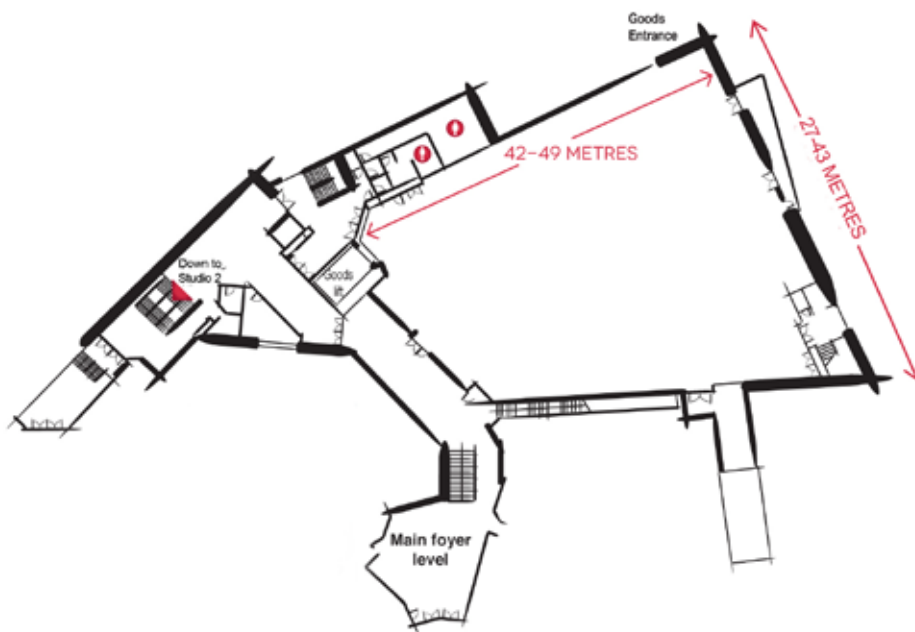

SPECIFICATION

Dimensions

TOTAL AREA:	1592M²
LENGTH:	42-49M
WIDTH:	27-43M
HEIGHT:	5.85M

Access

MAX ACCESS HEIGHT:	4.90M
MAX ACCESS WIDTH:	3.40M
OWN ENTRANCE:	YES

Capacity Examples

THEATRE STYLE:	1200
CABARET:	840
BANQUET:	1000