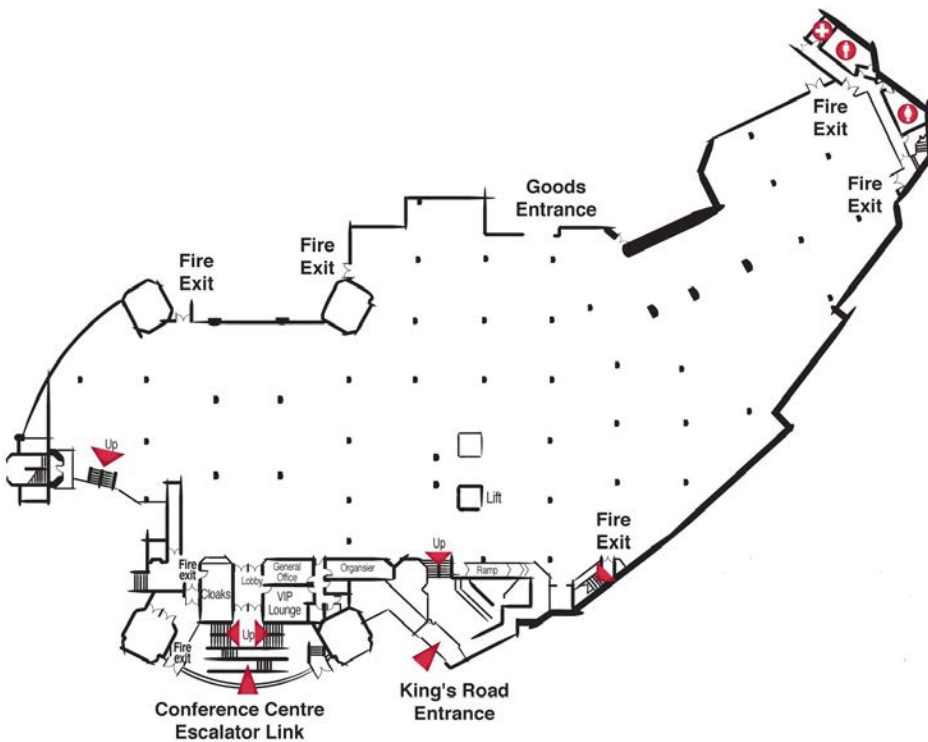

# HALL Q

Having recently undergone refurbishment, Hall Q offers event organisers 3285sqm.

**TOTAL AREA: 3285M<sup>2</sup>**

This hall benefits from its own dedicated entrance, registration area and suite of organisers' offices making a great stand alone space. It works equally as well for exhibition or catering when used in conjunction with the Auditorium.

### Dimensions

TOTAL AREA:	3285M <sup>2</sup>
LENGTH:	105M
WIDTH:	25-39M
HEIGHT:	2.4-3.3M

### Access

MAX ACCESS HEIGHT:	2.36M
MAX ACCESS WIDTH:	3.45M
OWN ENTRANCE:	YES